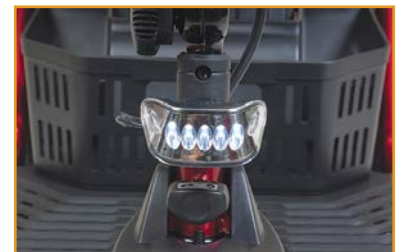

Dimensions		
Length	41.5"	43.25"
Width	22"	22"
Height (ground to top of back of seat)	37" - 39"	37" - 39"
Ground to Top of Seat	23.5" - 25.5"	23.5" - 25.5"
Ground to Top of Deck	6"	6"
Deck to Top of Seat	18" - 20"	18" - 20"
Number of Seat Height Positions	3	3
Size of Increments	1"	1"
Front Axle to Rear Axle	30"	30"

Weight of Unit: (assembled)	125 lbs	133 lbs
Front Half	44 lbs	52 lbs
Rear Half	28 lbs	28 lbs
Seat w/Arms	21 lbs	21 lbs
Batteries	29 lbs/pack	29 lbs/pack

Tires:	Solid/Low Profile	Solid/Low Profile
Front	9"	9"
Rear	9"	9"
Rear Anti-Tippers	2"	2"

Standard Seat	Stadium Style	Stadium Style
Back Height - no headrest	16"	16"
Width x Depth	17" x 16"	17" x 16"
Color	Black Vinyl	Black Vinyl

Optional Seat	Stadium Style	Stadium Style
Back Height - no headrest	16"	16"
Width x Depth	20" x 18"	20" x 18"
Color	Black Vinyl	Black Vinyl

Warranty:		
Frame	Lifetime	Lifetime
Drive Train	2 Years	2 Years
Electronics ²	2 Years	2 Years
Batteries	1 Year	1 Year

¹ Battery range at 200 lbs. and will vary due to rider weight, drive surface, terrain, and battery type.
² Electronics warranty excludes batteries.

Features

- Delta Tiller standard
- 300 lb. weight capacity
- Rugged anti-rust steel frame tubing
- Rugged plastic floor deck for optimum durability
- Disassembles quickly and easily
- LED ultra bright adjustable headlight

Red

Blue

LED ultra bright adjustable headlight