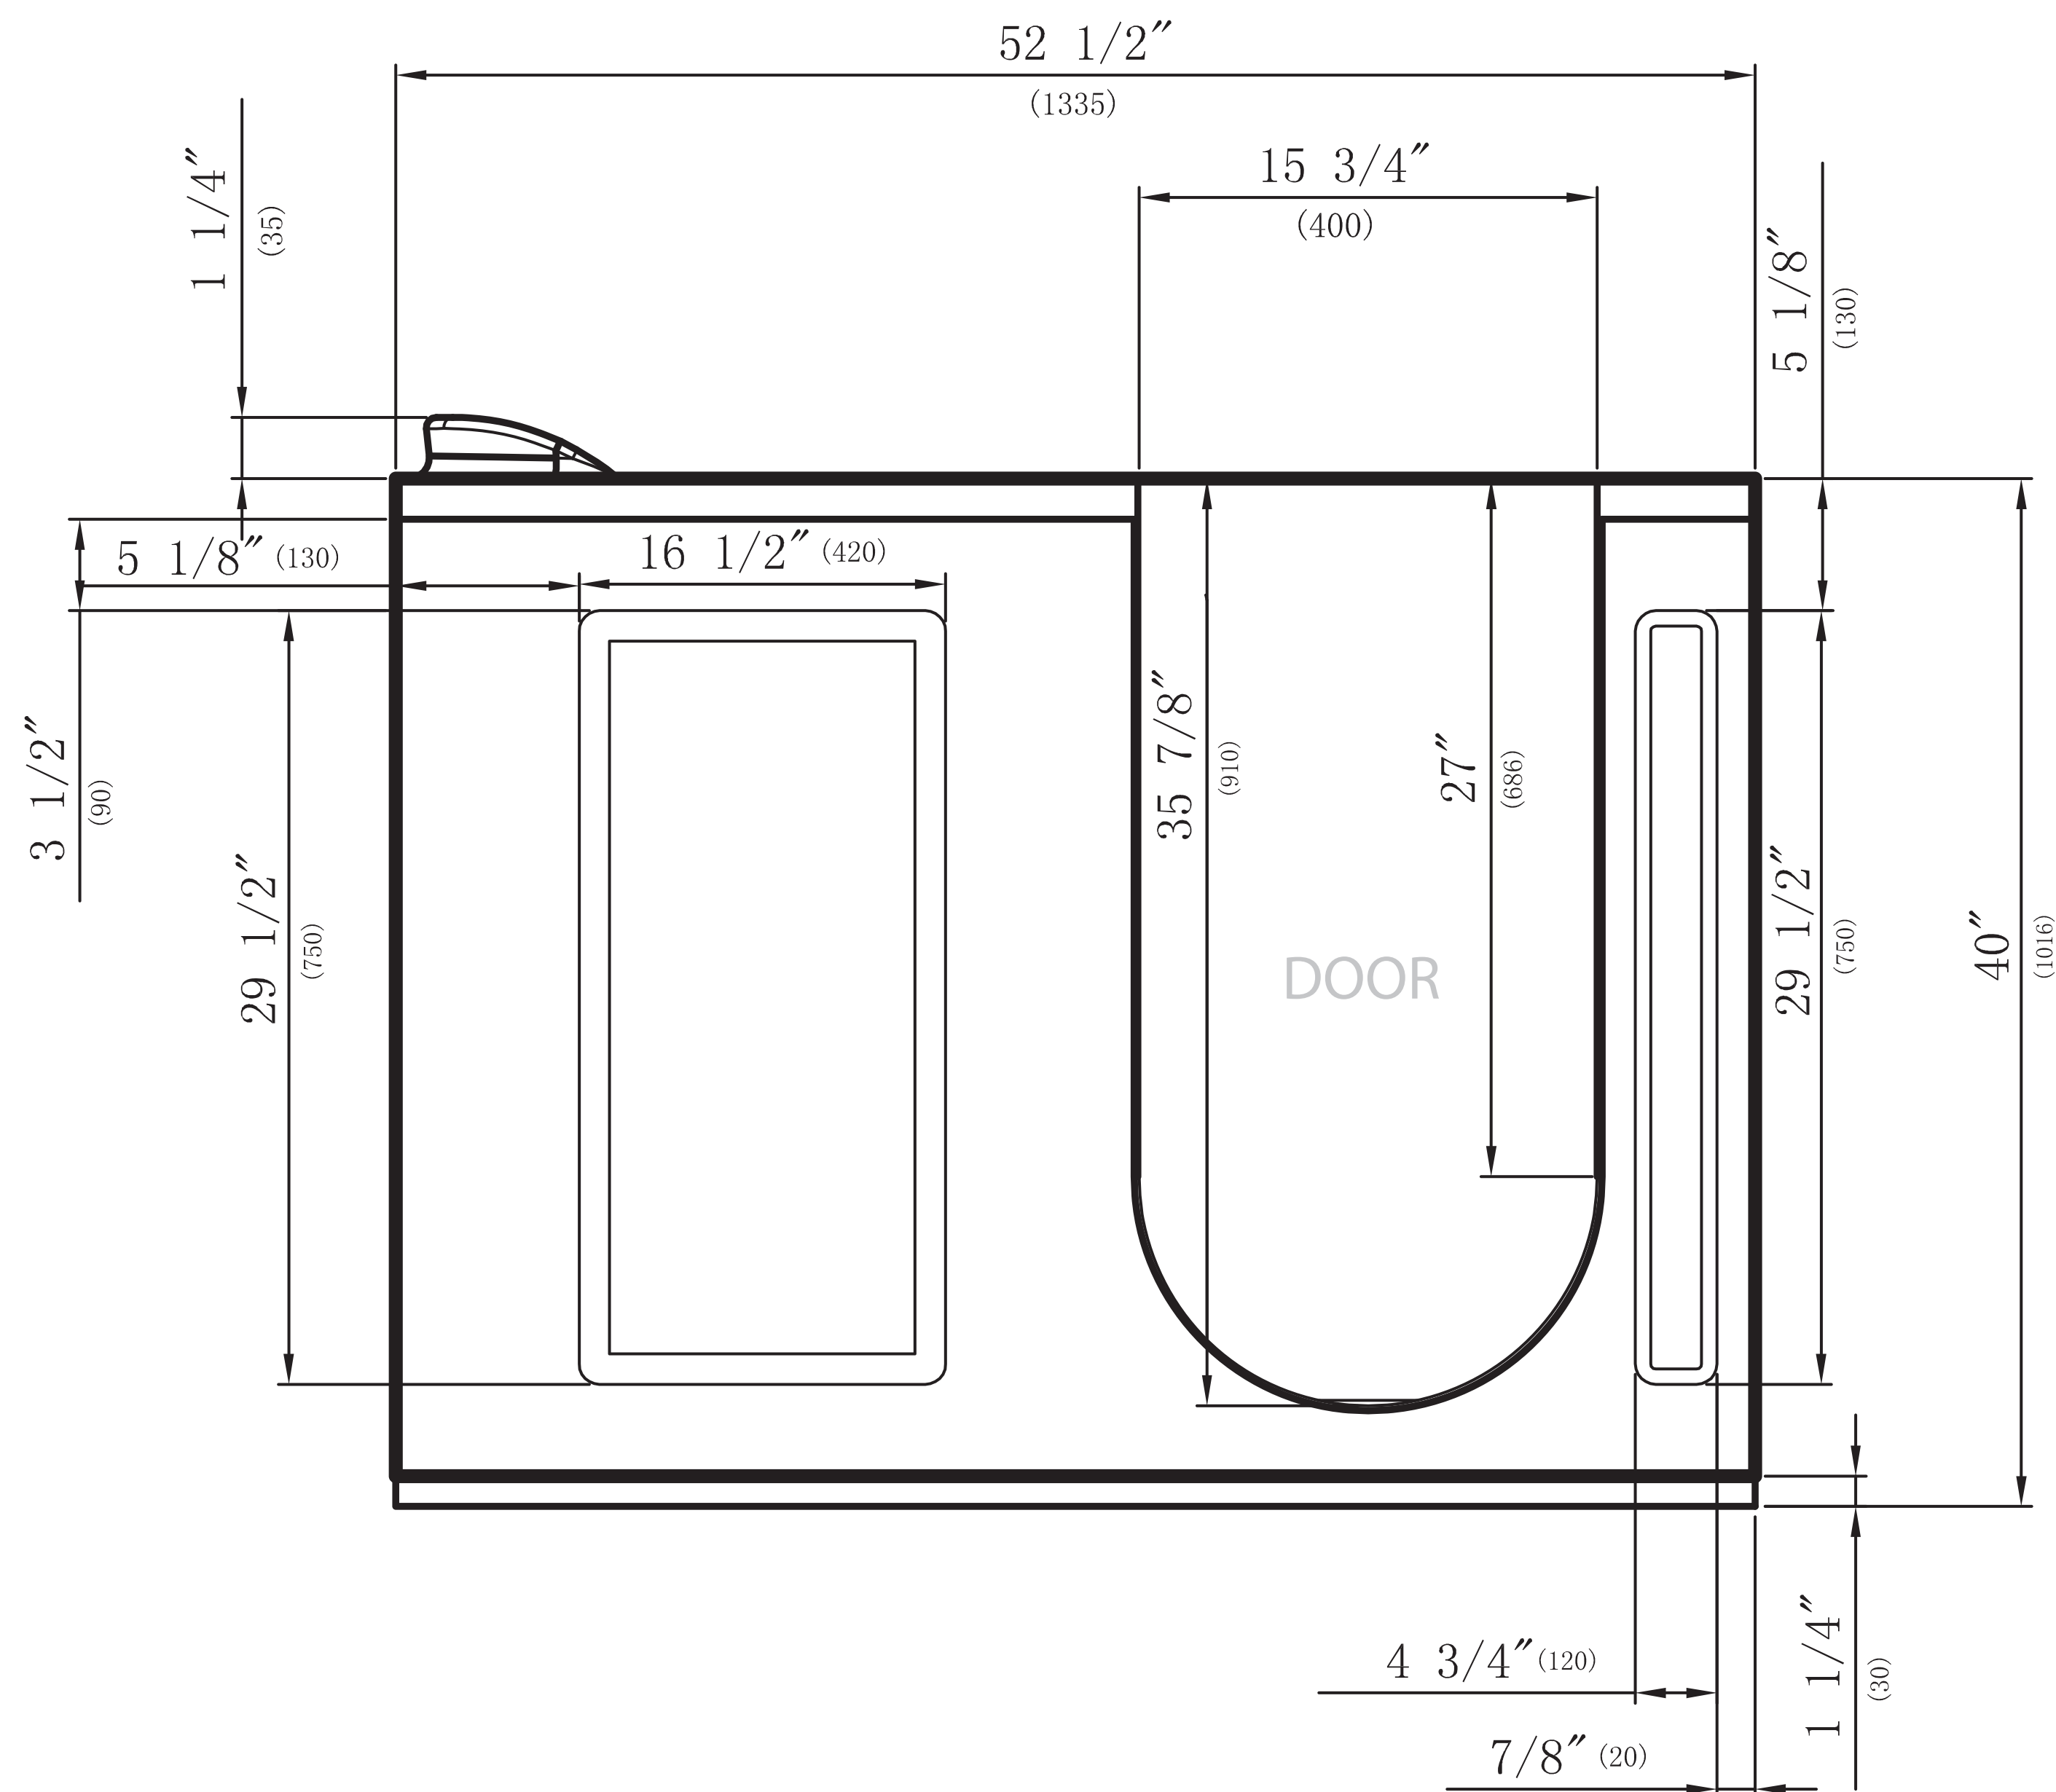

# FULLY LOADED

MS2753WIRWD  
SUR2753FRWD

<b>SIZE:</b>	52.5" L x 26.5" W x 40" H
<b>EXTENSION KIT:</b>	INCLUDED FOR 60" INSTALLATIONS
<b>SOAK DEPTH:</b>	33"
<b>WEIGHT:</b>	276lbs
<b>CAPACITY:</b>	93gals
<b>VOLTAGE:</b>	110v
<b>MATERIAL:</b>	ACRYLIC
<b>DRAIN SIDE:</b>	RIGHT DRAIN

#### INTEGRADED CASCADING FILLER & SHOWER HEAD

Fast filling cascading waterfall bathtub filler  
3 spray setting pull out shower head with 60" extendable reach  
Integrated thermostatic mixing valve with 104° safety lock

#### ADA READY FEATURES

3 built-in grab bars  
Slip resistant floor texture  
17.75" high seating with 23" x 12.5" sitting area  
Easy to use remote operated drain  
Wide opening inward swinging door  
4.25" low entry threshold