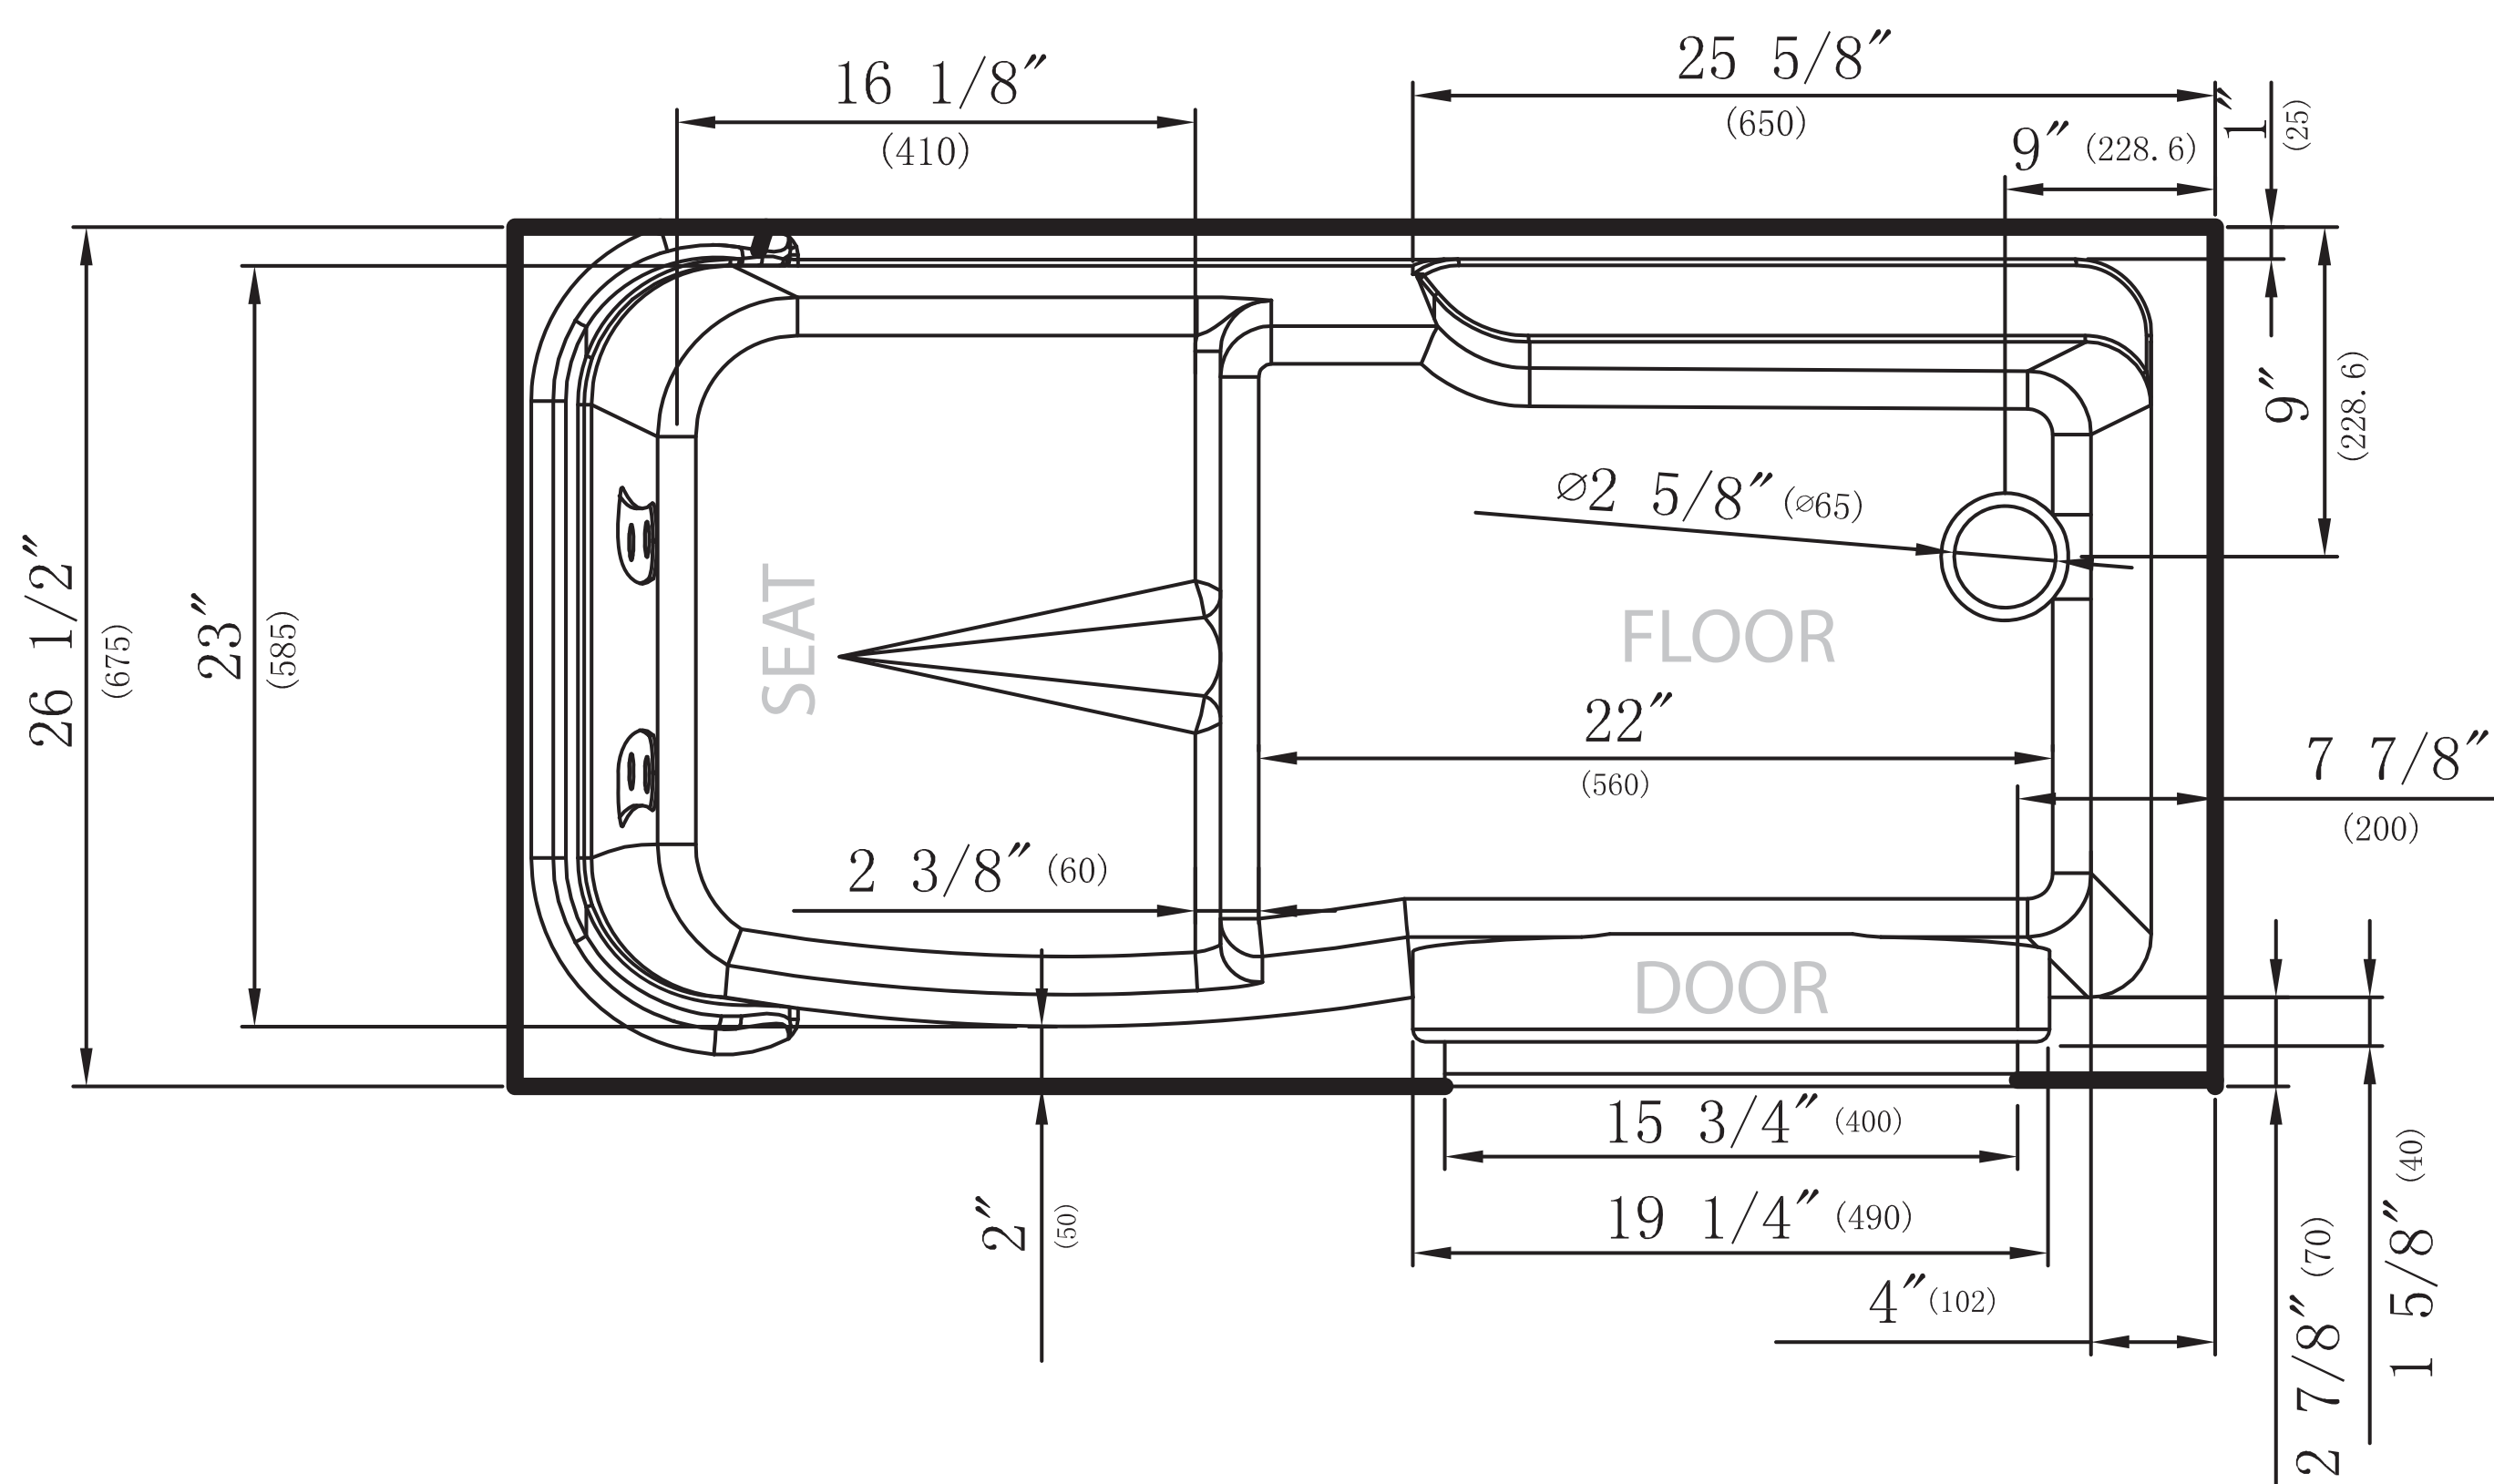

# FULLY LOADED

MS2753WIRWD  
SUR2753FRWD

<b>SIZE:</b>	52.5" L x 26.5" W x 40" H
<b>EXTENSION KIT:</b>	INCLUDED FOR 60" INSTALLATIONS
<b>SOAK DEPTH:</b>	33"
<b>WEIGHT:</b>	276lbs
<b>CAPACITY:</b>	93gals
<b>VOLTAGE:</b>	110v
<b>MATERIAL:</b>	ACRYLIC
<b>DRAIN SIDE:</b>	RIGHT DRAIN

#### INTEGRADED CASCADING FILLER & SHOWER HEAD

Fast filling cascading waterfall bathtub filler  
3 spray setting pull out shower head with 60" extendable reach  
Integrated thermostatic mixing valve with 104° safety lock

#### ADA READY FEATURES

3 built-in grab bars  
Slip resistant floor texture  
17.75" high seating with 23" x 12.5" sitting area  
Easy to use remote operated drain  
Wide opening inward swinging door  
4.25" low entry threshold